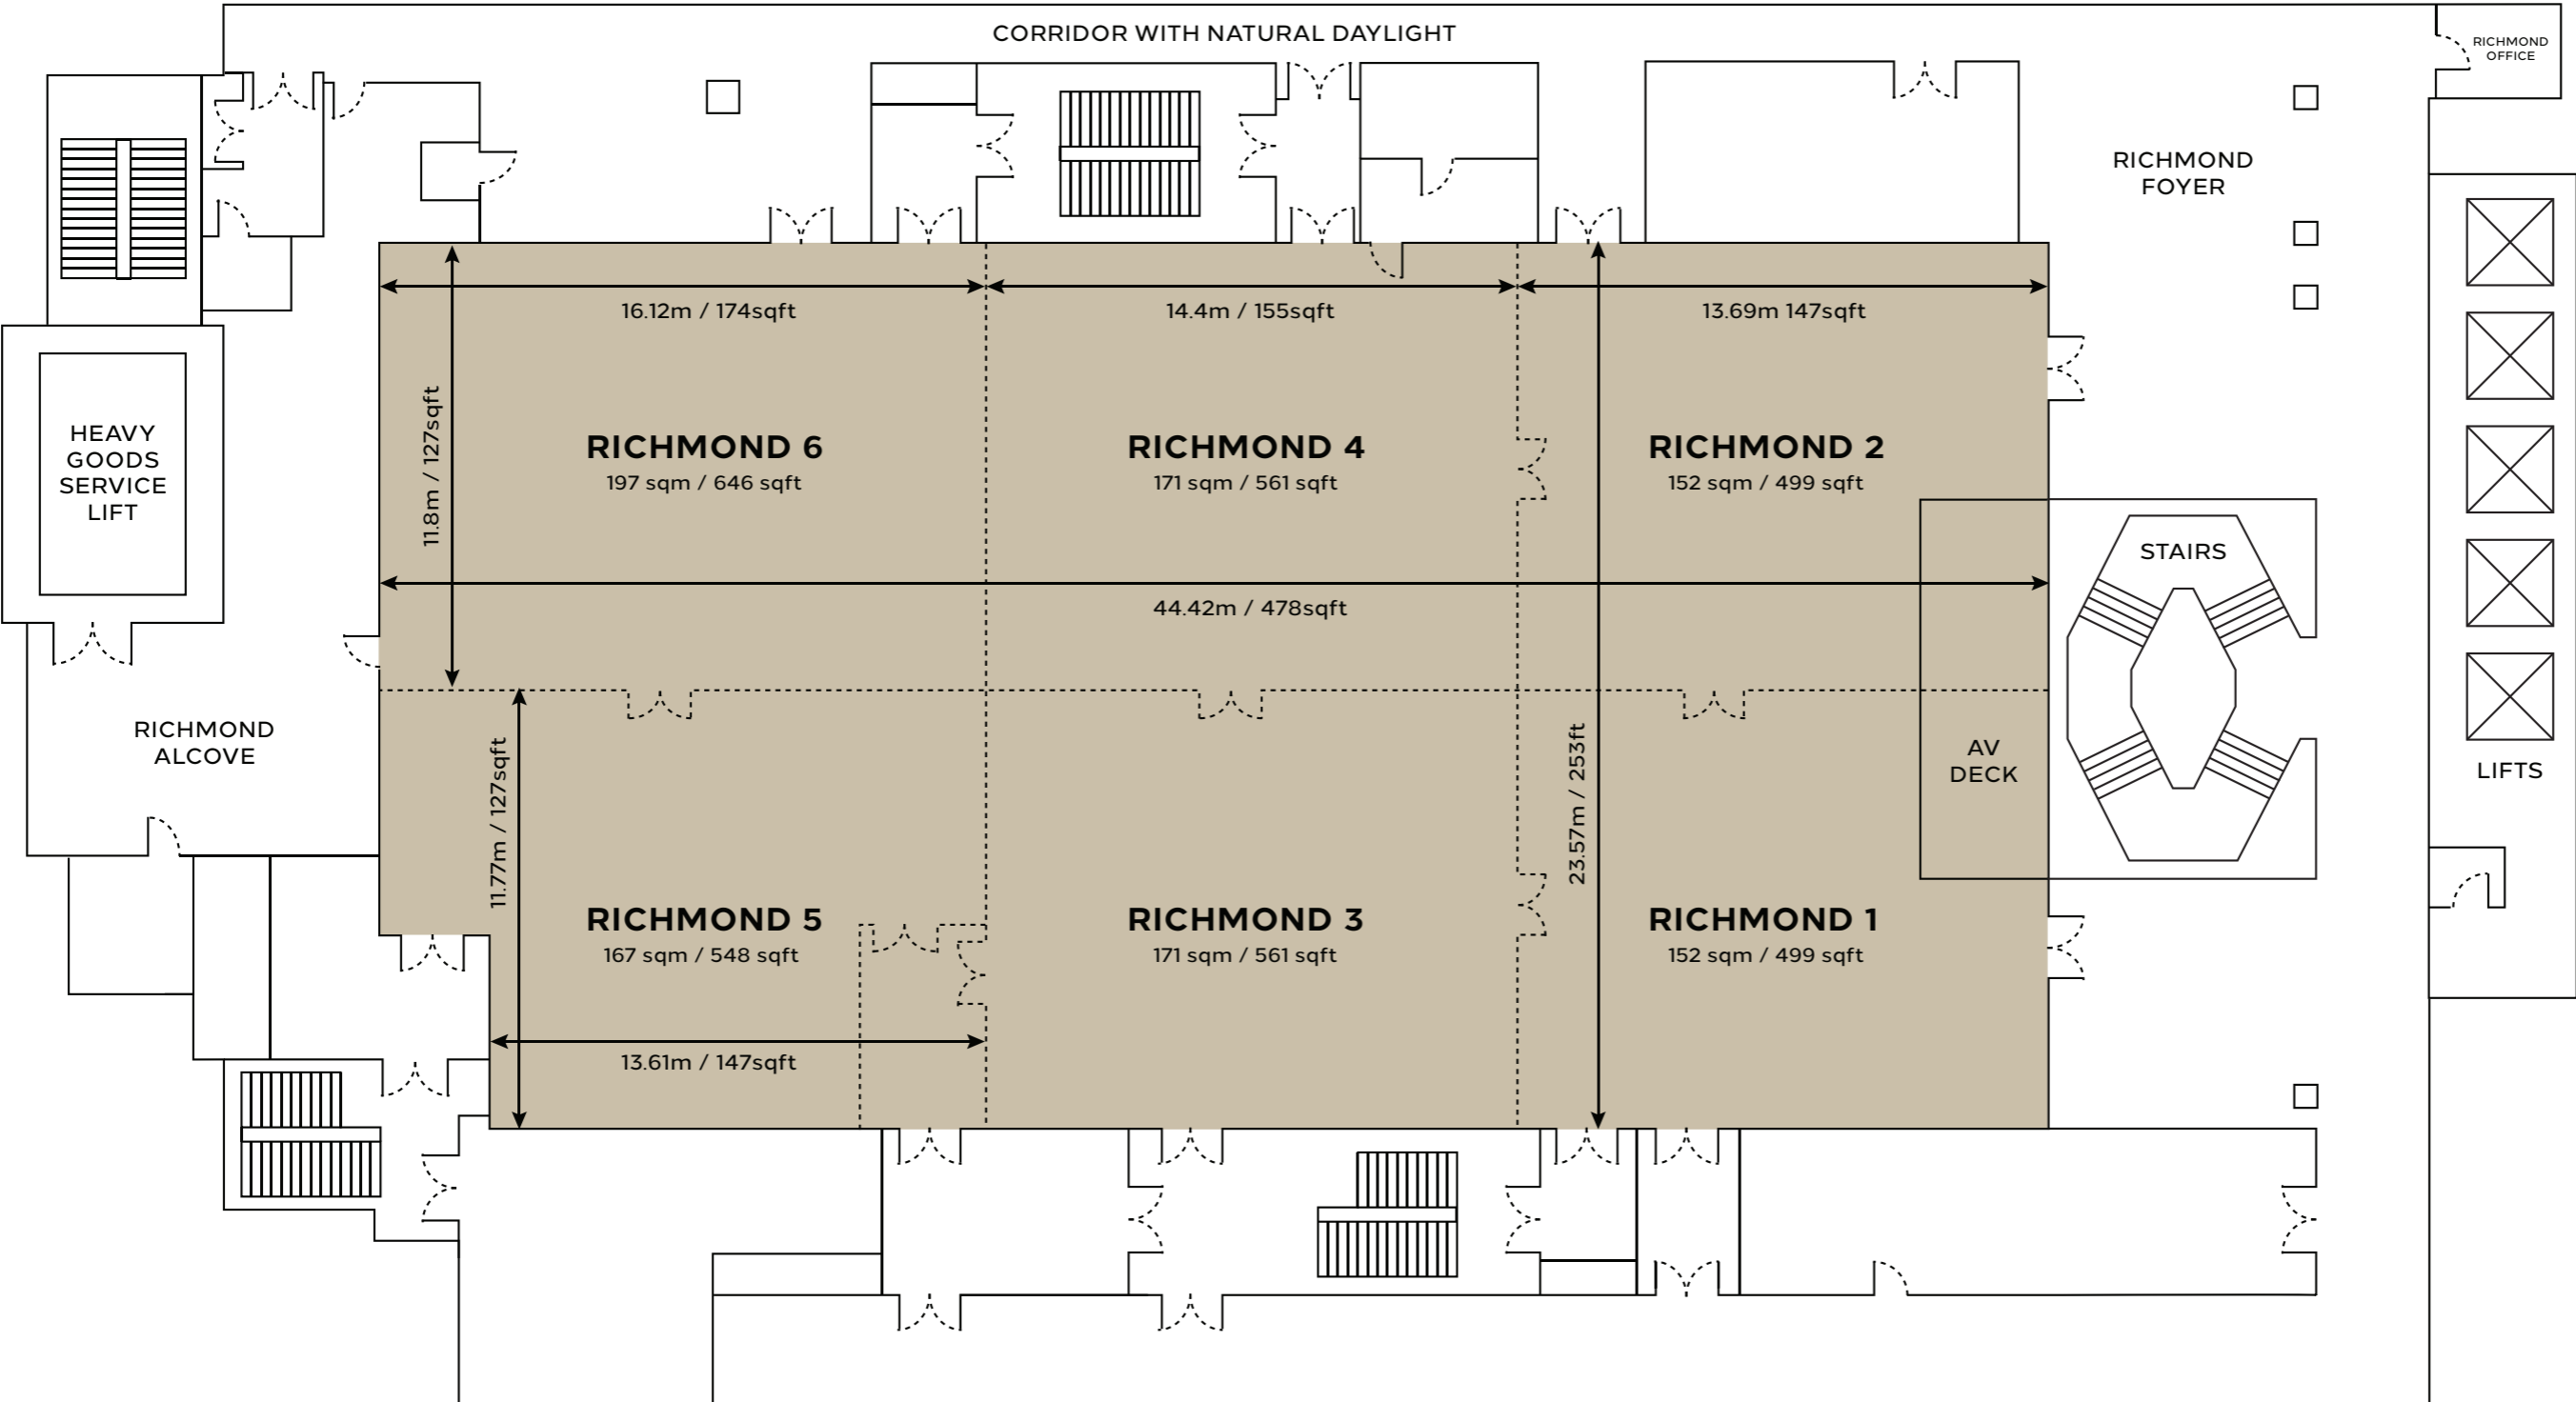

RICHMOND SUITE

LEVEL: 1 WEST WING

OVERALL: 1,062 sqm / 11,431 sqft

CAPACITY: 1,350 GUESTS

KEY:

- PARTITION
- DOORS
- STAIRS
- WALL

FIND OUT CAPACITIES BELOW