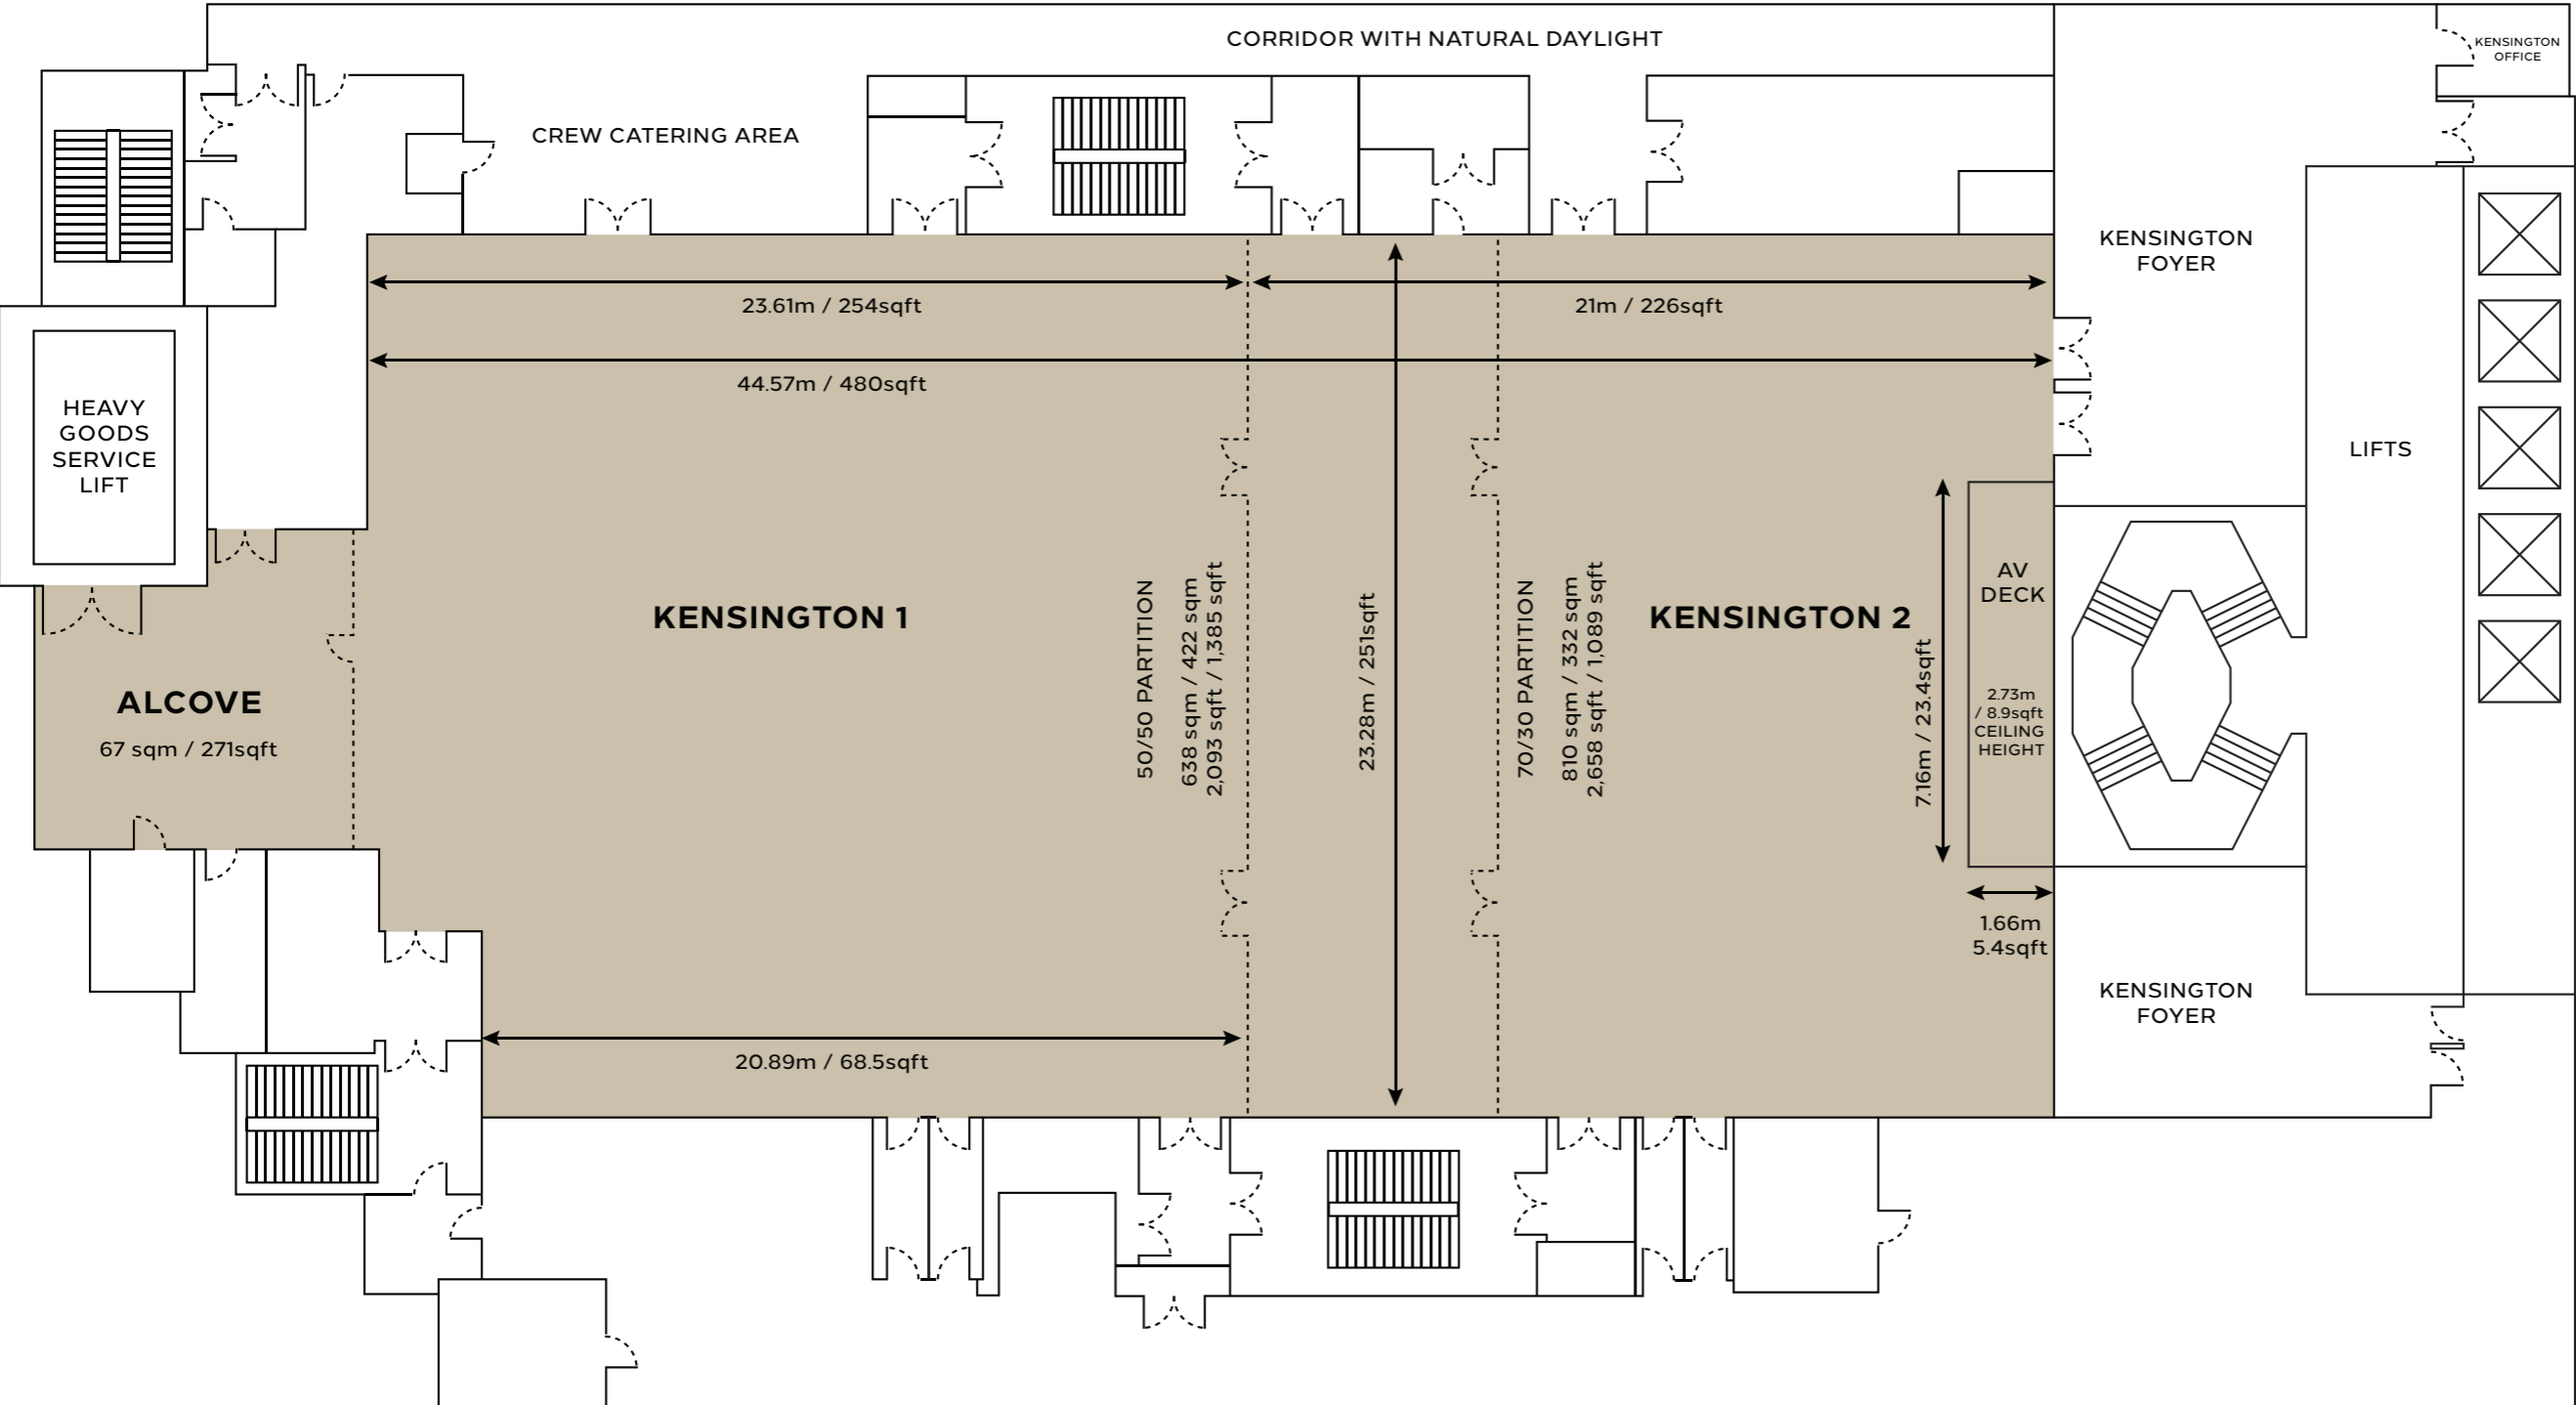

# KENSINGTON SUITE

LEVEL: 3 WEST WING

OVERALL: 1,062 sqm / 11,431 sqft

CAPACITY: 1,350 GUESTS

**KEY:**

-  PARTITION
-  DOORS
-  STAIRS
-  WALL

FIND OUT CAPACITIES BELOW