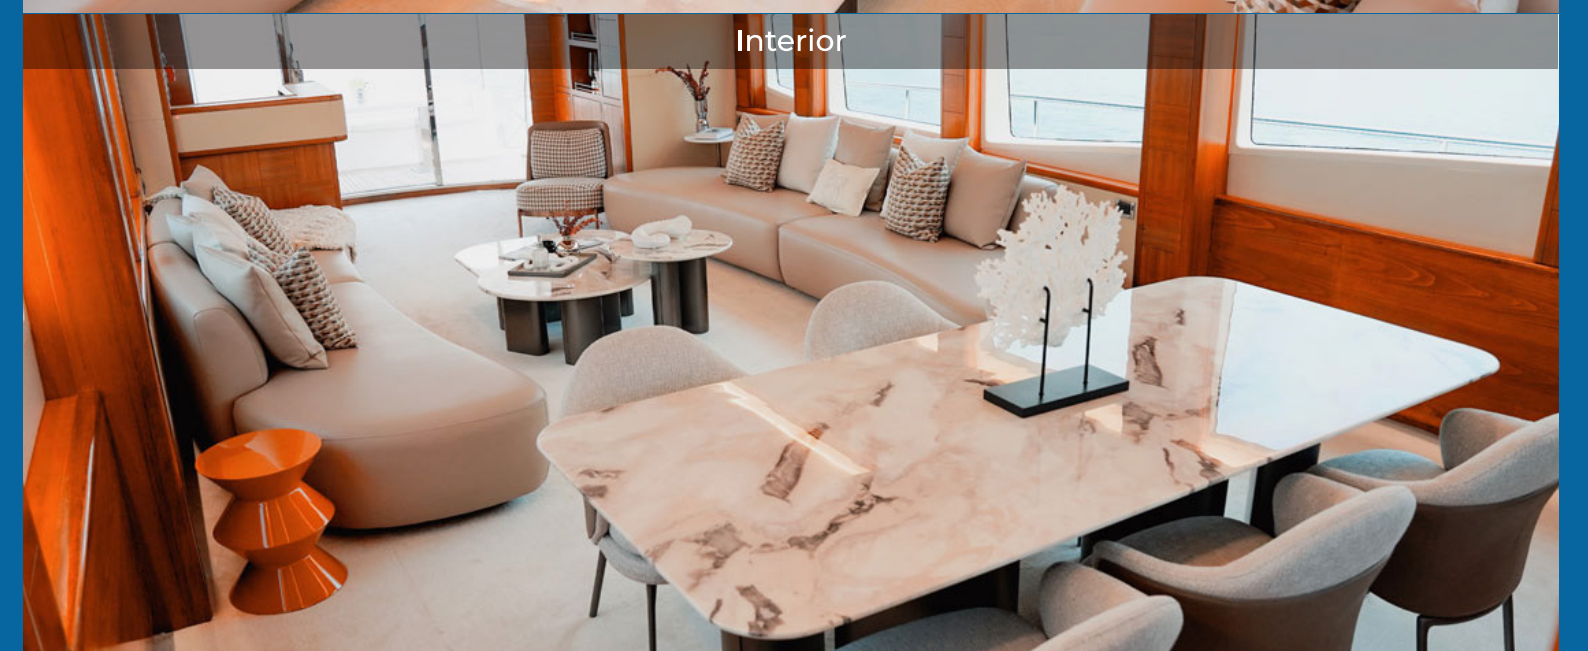

X35

110FT LUXURY YACHT

110FT SUPER LUXURY YACHT

The 110ft is a stunning yacht in top shape, known for its great sailing. It stands out with its elegant looks and a unique metallic dark brown interior color.

110FT

5 CABIN

4 CREW

80 GUESTS

Exterior

Flybridge

Saloon

Interior