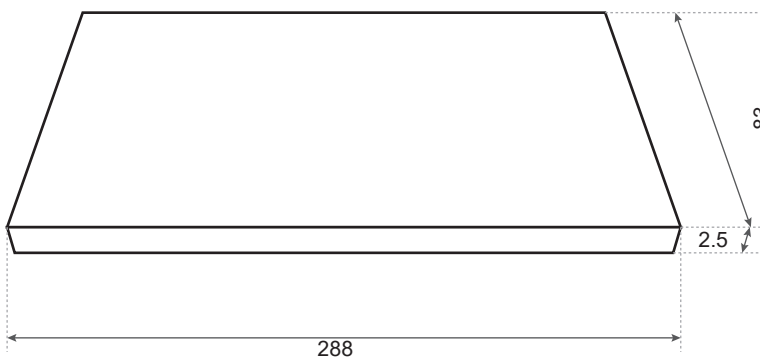

5-7 Grape Street Covent Garden London WC2H 8DW 0207 240 4600 info@icetank.com www.icetank.com

Window Sizes (cm)

 Doors (4 door bi-fold)

Brown window frames are 5cm

Non-preferred suppliers are advised to participate in site visit.

Fireplace Size (cm)

product launches · pop-up showrooms · conferences · business meetings · exclusive parties · TV filming

5-7 Grape Street Covent Garden London WC2H 8DW 0207 240 4600 info@icetank.com www.icetank.com

icetank is owned by Packshot Factory Ltd Registered in England No. 2823296

Demo Kitchen (cm)

Hob cover

Sink cover

The front of the bar panel is 340cm long and 72cm tall.

product launches · pop-up showrooms · conferences · business meetings · exclusive parties · TV filming