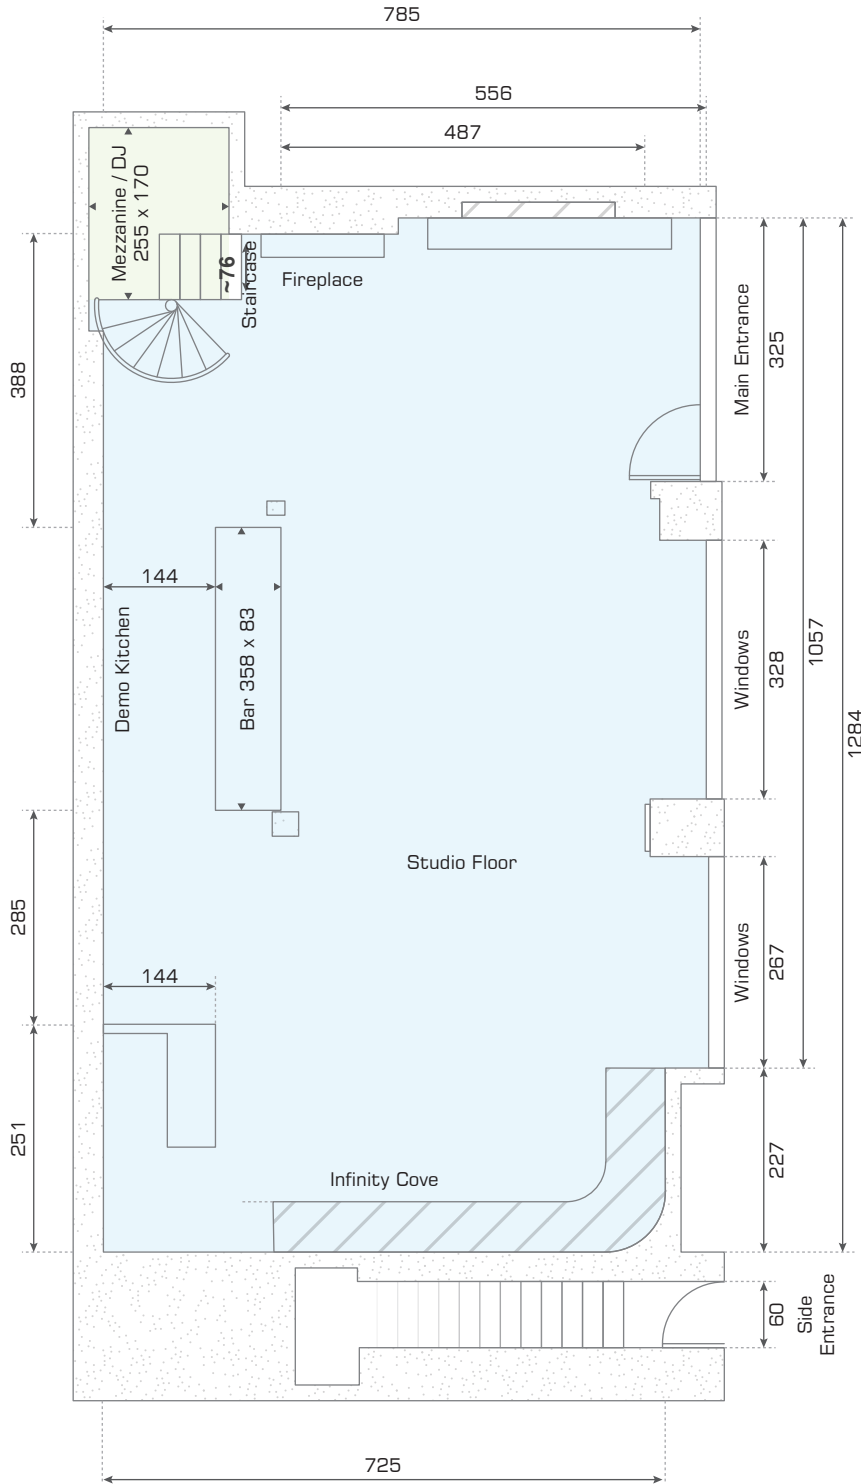

Icetank Floor Plans - Ground Floor (cm)

Area (square meters):

Studio Floor:	83
Mezzanine:	4
Total Floor:	94
Total Venue:	171

Other Measurements (in cm)

Ceiling:	365
Infinity Cove:	339
Lowest point (under the projector)	294

Access / Main Entrance (width x height):
4 door bi-fold: 290 x 210

Pull down cover:	300 x 300
Front of bar panel:	340 x 67
Cloakroom backwall	238 x 242
Cloakroom desk	161 x 97

Mirror:	
Glass:	125 x 181,5
Frame:	153 x 212

press launches · conferences · receptions · exclusive parties · pop-up shops · fashion shows

5-7 Grape Street Covent Garden London WC2H 8DW 0207 240 4600 info@icetank.com www.icetank.com

Icetank Floor Plans - Basement (cm)

Area (square meters):

Studio Floor:	44
Catering Kitchen:	21
Total Floor:	77
Total Venue:	171

Other Measurements (in cm)

Ceiling:	261
----------	-----

press launches · conferences · receptions · exclusive parties · pop-up shops · fashion shows