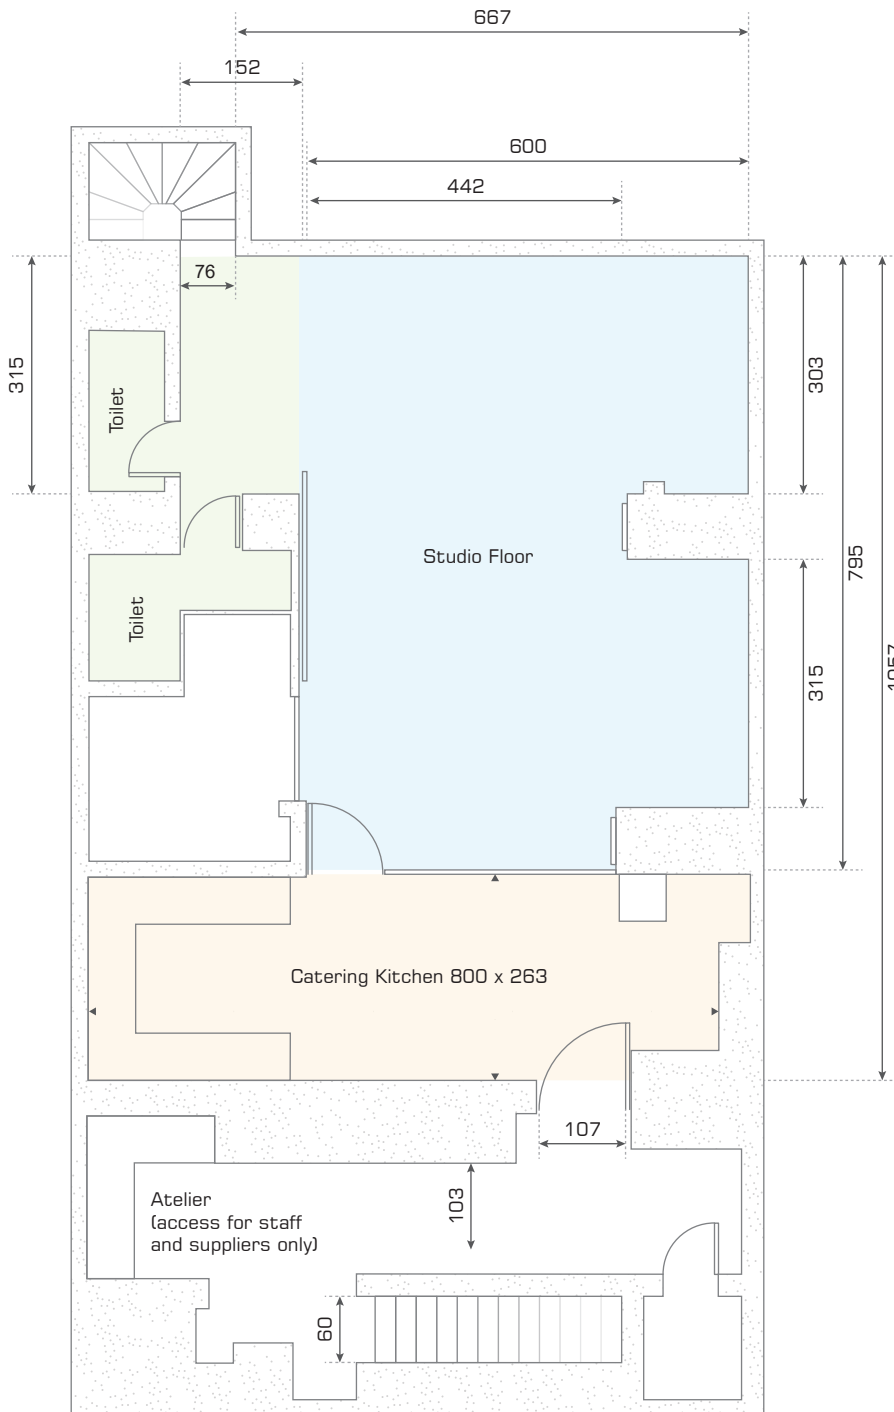

Icetank Floor Plans - Ground Floor (cm)

Area (square meters):

Studio Floor:	83
Mezzanine:	4
Total Floor:	94
Total Venue:	171

Other Measurements (in cm)

Ceiling:	365
Infinity Cove:	339
Lowest point (under the projector)	294

Access / Main Entrance (width x height):
4 door bi-fold: 290 x 210

Pull down cover:	300 x 300
Front of bar panel:	340 x 67
Cloakroom backwall	238 x 242
Cloakroom desk	161 x 97

Mirror:	
Glass:	125 x 181,5
Frame:	153 x 212

press launches · conferences · receptions · exclusive parties · pop-up shops · fashion shows

5-7 Grape Street Covent Garden London WC2H 8DW 0207 240 4600 info@icetank.com www.icetank.com

Icetank Floor Plans - Basement (cm)

Area (square meters):

Studio Floor:	44
Catering Kitchen:	21
Total Floor:	77
Total Venue:	171

Other Measurements (in cm)

Ceiling:	261
----------	-----

press launches · conferences · receptions · exclusive parties · pop-up shops · fashion shows