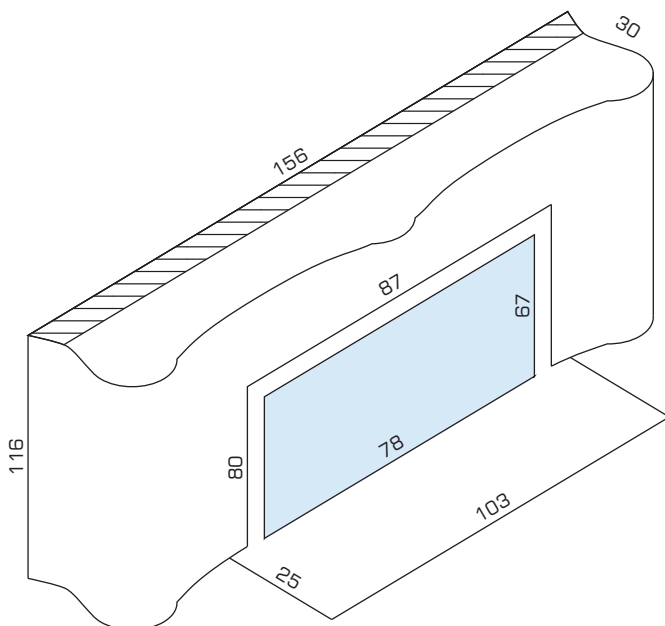

Area (square meters):

Studio Floor:	44
Catering Kitchen:	21
Total Floor:	77
Total Venue:	171

Other Measurements (in cm)

Ceiling:	261
----------	-----

press launches · conferences · receptions · exclusive parties · pop-up shops · fashion shows

5-7 Grape Street Covent Garden London WC2H 8DW 0207 240 4600 info@icetank.com www.icetank.com

Window Sizes (cm)

 Doors (4 door bi-fold)

Brown window frames are 5cm

Non-preferred suppliers are advised to participate in site visit.

Fireplace Size (cm)

product launches · pop-up showrooms · conferences · business meetings · exclusive parties · TV filming

5-7 Grape Street Covent Garden London WC2H 8DW 0207 240 4600 info@icetank.com www.icetank.com

icetank is owned by Packshot Factory Ltd Registered in England No. 2823296

Demo Kitchen (cm)

Hob cover

Sink cover

The front of the bar panel is 340cm long and 72cm tall.

product launches · pop-up showrooms · conferences · business meetings · exclusive parties · TV filming