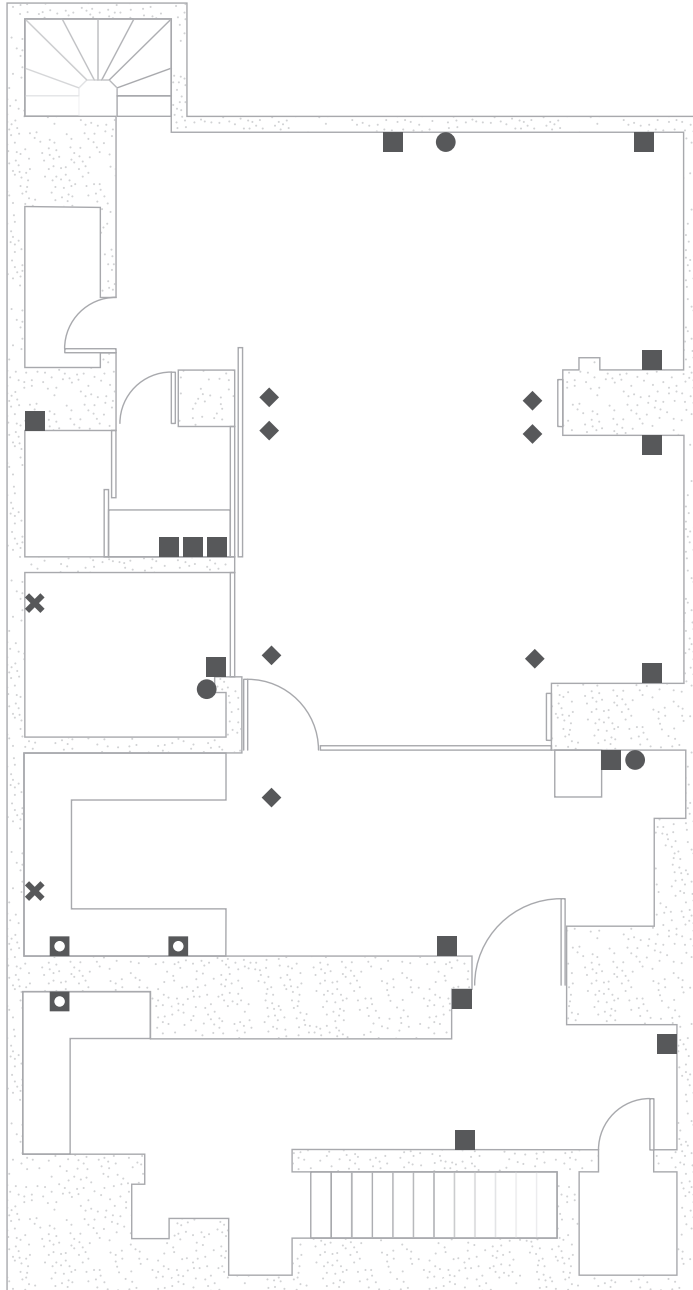

Power Sockets Basement

- Cat 5e
- ▲ 63A Single
- ▲ 63A 3 phase
- ✕ 32A
- 13A Ceiling
- 13A
- ◻● 13A with USB
- ◻○ 5A

product launches · pop-up showrooms · conferences · business meetings · exclusive parties · TV filming

5-7 Grape Street Covent Garden London WC2H 8DW 0207 240 4600 info@icetank.com www.icetank.com

icetank is owned by Packshot Factory Ltd Registered in England No. 2823296