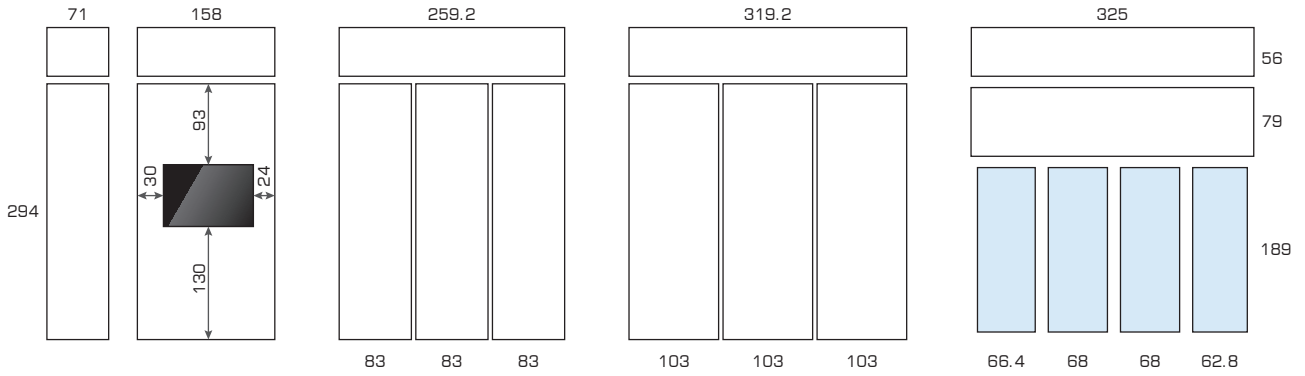

Area (square meters):

Studio Floor:	44
Catering Kitchen:	21
Total Floor:	77
Total Venue:	171

Other Measurements (in cm)

Ceiling:	261
----------	-----

press launches · conferences · receptions · exclusive parties · pop-up shops · fashion shows

5-7 Grape Street Covent Garden London WC2H 8DW 0207 240 4600 info@icetank.com www.icetank.com

Window Sizes (cm)

 Doors (4 door bi-fold)

Brown window frames are 5cm

Non-preferred suppliers are advised to participate in site visit.