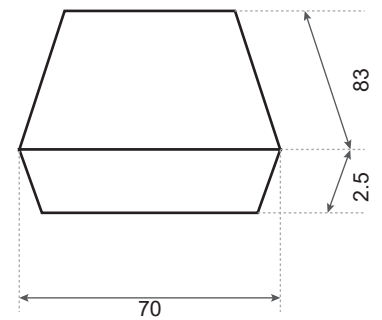

Access / Main Entrance (width x height):
4 door bi-fold: 290 x 210

Pull down cover:	300 x 300
Front of bar panel:	340 x 67
Cloakroom backwall	238 x 242
Cloakroom desk	161 x 97

Mirror:	
Glass:	125 x 181,5
Frame:	153 x 212

5-7 Grape Street Covent Garden London WC2H 8DW 0207 240 4600 info@icetank.com www.icetank.com

Window Sizes (cm)

 Doors (4 door bi-fold)

Brown window frames are 5cm

Non-preferred suppliers are advised to participate in site visit.

Fireplace Size (cm)

product launches · pop-up showrooms · conferences · business meetings · exclusive parties · TV filming

5-7 Grape Street Covent Garden London WC2H 8DW 0207 240 4600 info@icetank.com www.icetank.com

icetank is owned by Packshot Factory Ltd Registered in England No. 2823296

Demo Kitchen (cm)

Hob cover

Sink cover

The front of the bar panel is 340cm long and 72cm tall.

product launches · pop-up showrooms · conferences · business meetings · exclusive parties · TV filming