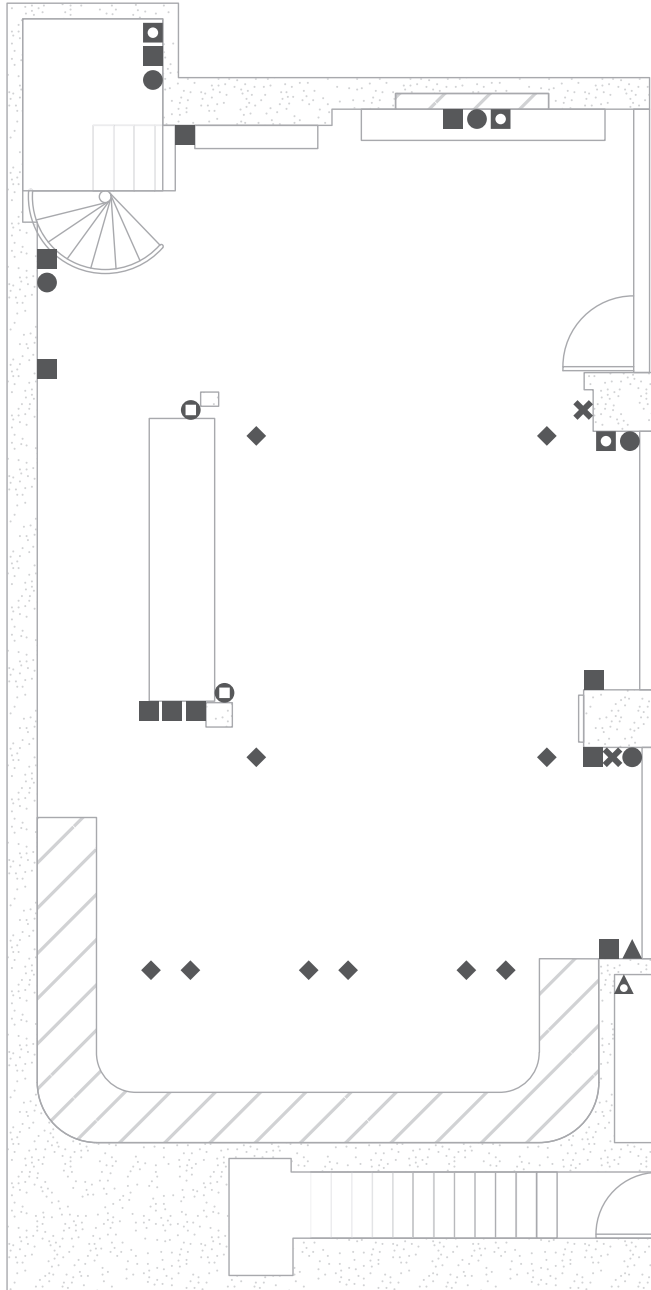

Power Sockets Ground Floor

- Cat 5e
- ▲ 63A Single
- ▲ 63A 3 phase
- ✕ 32A
- 13A Ceiling
- 13A
- ◻ 13A with USB
- ◻ 5A

product launches · pop-up showrooms · conferences · business meetings · exclusive parties · TV filming

5-7 Grape Street Covent Garden London WC2H 8DW 0207 240 4600 info@icetank.com www.icetank.com

icetank is owned by Packshot Factory Ltd Registered in England No. 2823296