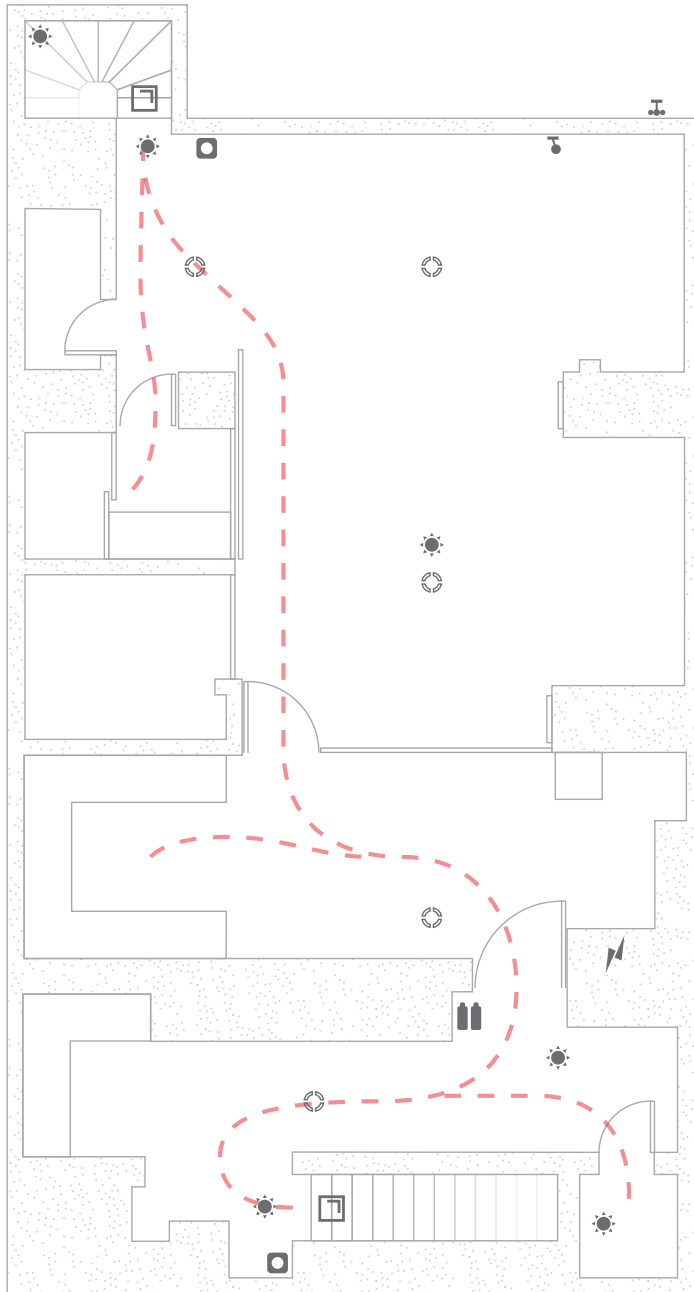

Fire Escape Route Basement

- - - Escape Route
- Fire Exit
- Fire Extinguisher
- Fire Alarm
- Heat Alarm
- Emergency Lighting
- Fire Alarm Control
- Gas Turn Off Point
- Power

product launches · pop-up showrooms · conferences · business meetings · exclusive parties · TV filming

5-7 Grape Street Covent Garden London WC2H 8DW 0207 240 4600 info@icetank.com www.icetank.com

icetank is owned by Packshot Factory Ltd Registered in England No. 2823296