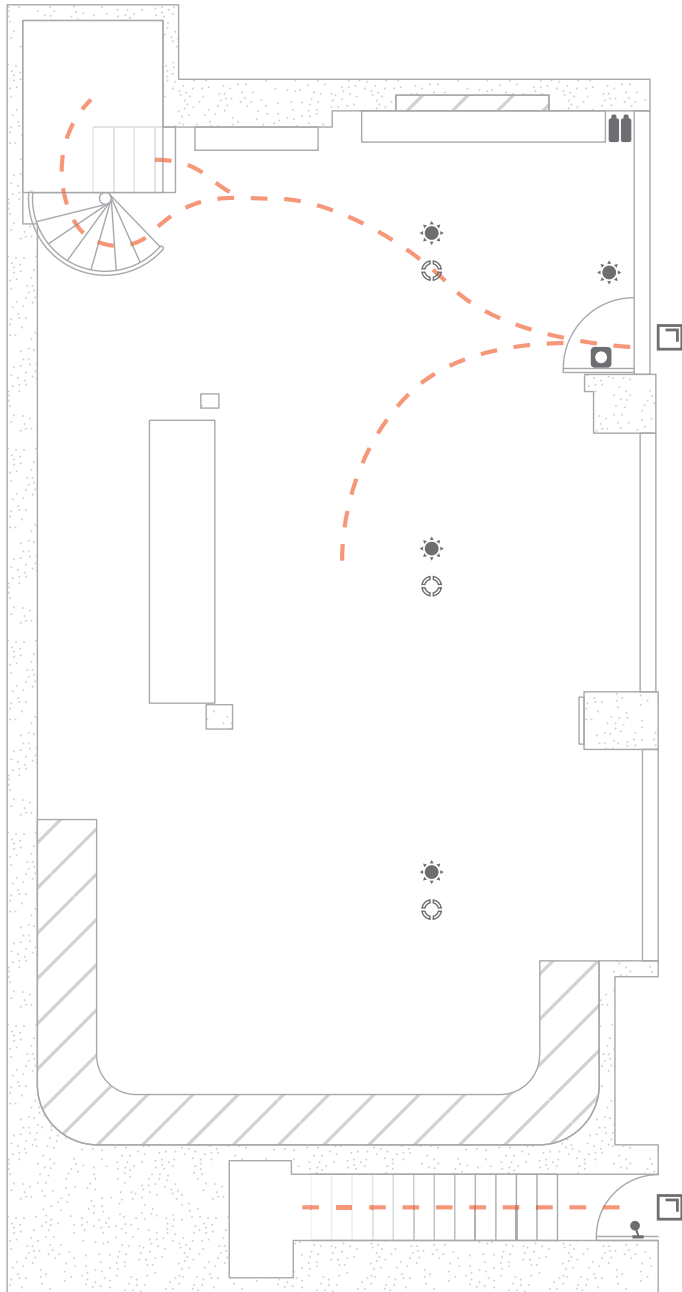

Fire Escape Route Ground Floor

- Escape Route
- Fire Exit
- Fire Extinguisher
- Fire Alarm
- Heat Alarm
- Emergency Lighting
- Fire Alarm
- Control Gas Turn Off
- Point Power

product launches · pop-up showrooms · conferences · business meetings · exclusive parties · TV filming

5-7 Grape Street Covent Garden London WC2H 8DW 0207 240 4600 info@icetank.com www.icetank.com

icetank is owned by Packshot Factory Ltd Registered in England No. 2823296