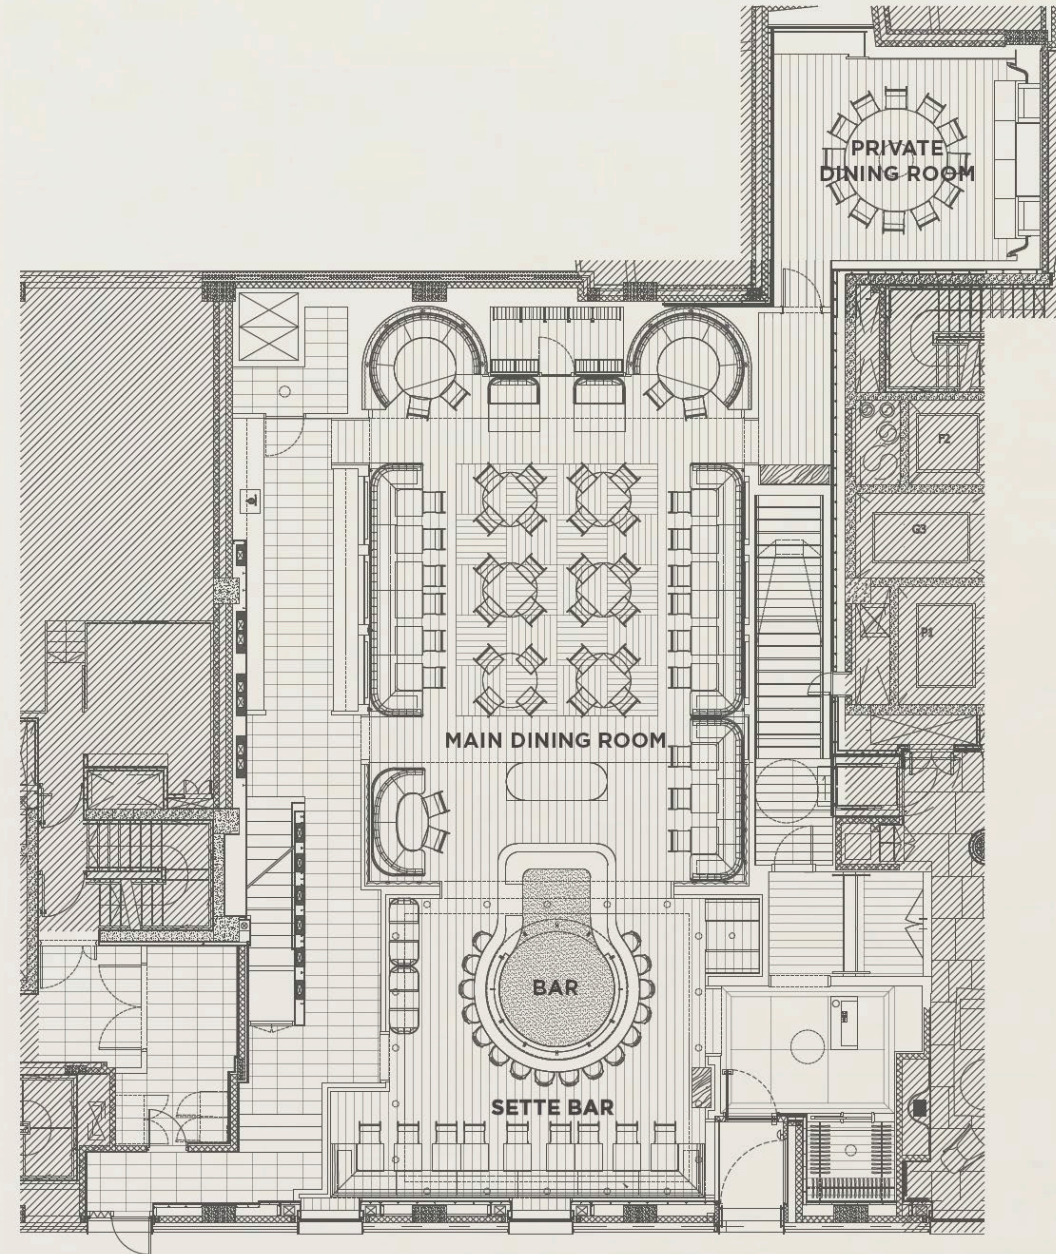

## floor plan & capacity

---

### PRIVATE DINING ROOM EVENTS:

- Our Private Dining Room can seat up to 16-18 guests and is available for breakfast, lunch and dinner.

### MAIN DINING ROOM EVENTS:

- Exclusive Hire : 90 guests sit down in Main Dining Room Area | 110 guests in Main Dining Room + Bar Area | 150 standing
- Semi-private : Seating up to 30 guests
- Group Dining: Seating up to 12 guests on one table.