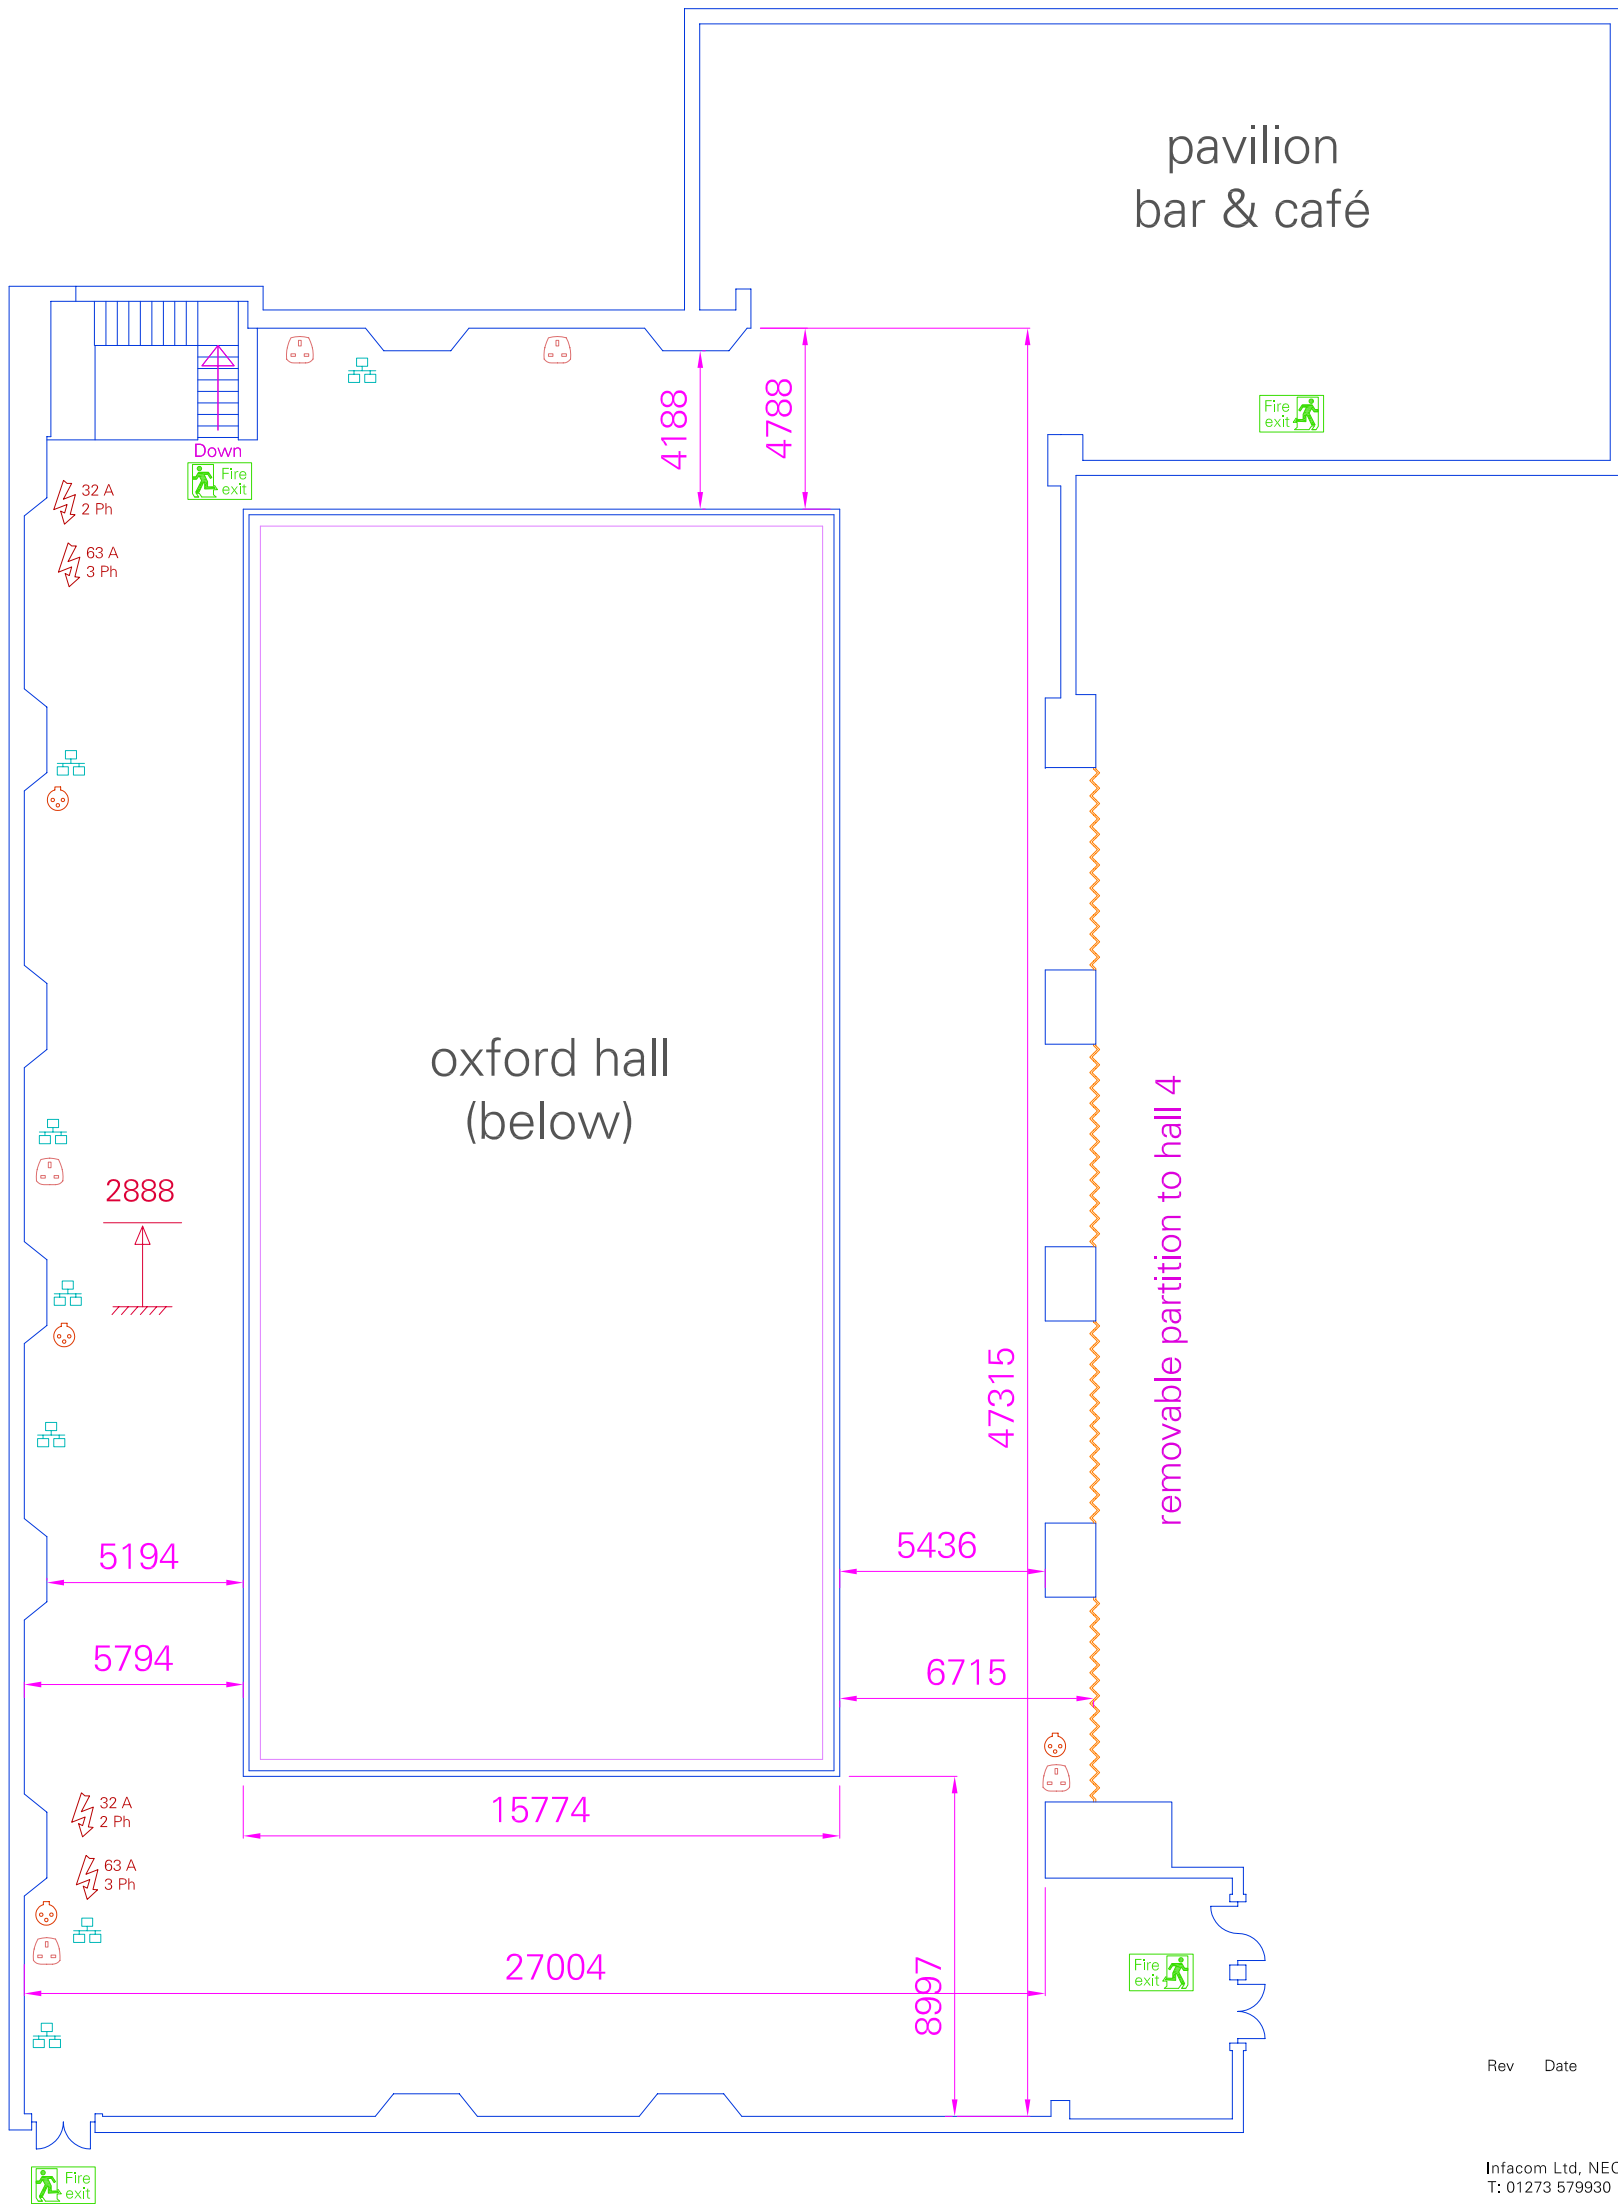

oxford gallery

Legend

- Height (mm)
- Locally restricted height (mm)
- Load point with SWL in Kg
- 63 A 3 Ph Power point
- Power track
- RJ45 patch connection
- Lighting controller
- XLR patch connection
- 13A socket
- Moveable partition wall
- Load track

All dimensions are in mm unless otherwise stated.

1" = 25.4mm

Rev	Date	Description

Infacom Ltd, NEC, Denton Island, Newhaven, East Sussex BN9 9BA
T: 01273 579930 F: 01273 615274 E: info@infacom.co.uk

Sheet 1/1
Edition 1
Scale 1:200 @ A3
Designed by Infacom Ltd
Date 10 Aug 2008
Client Hilton Brighton Metropole

Oxford Gallery dimensions

© Infacom Ltd