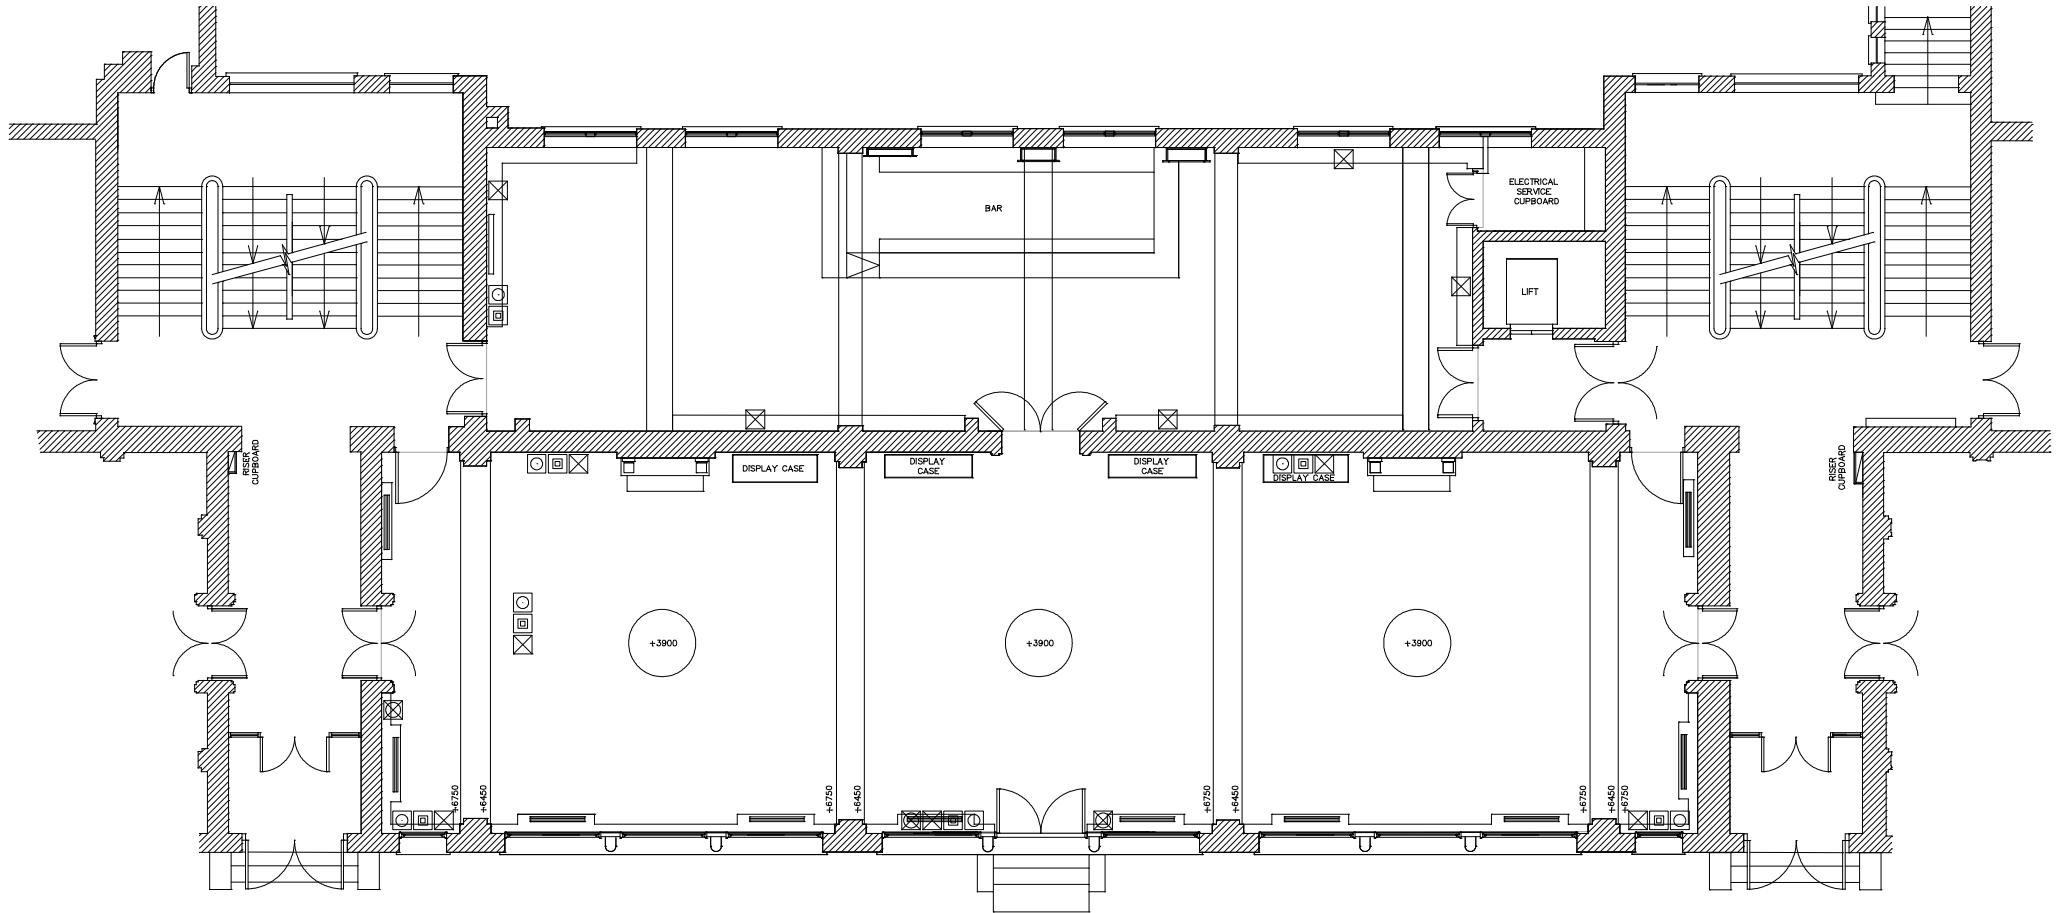

The Long Room

Access:

The Long Room & Long Room Bar are on the ground floor of the Pavilion. However, access is via stairs.

Lighting:

The suite has dimmable house lights but no blackout.

Key:

- ⊗ 13a power supply
- Television or Satellite
- ⊞ Voice or Data
- ⊠ Mic Input